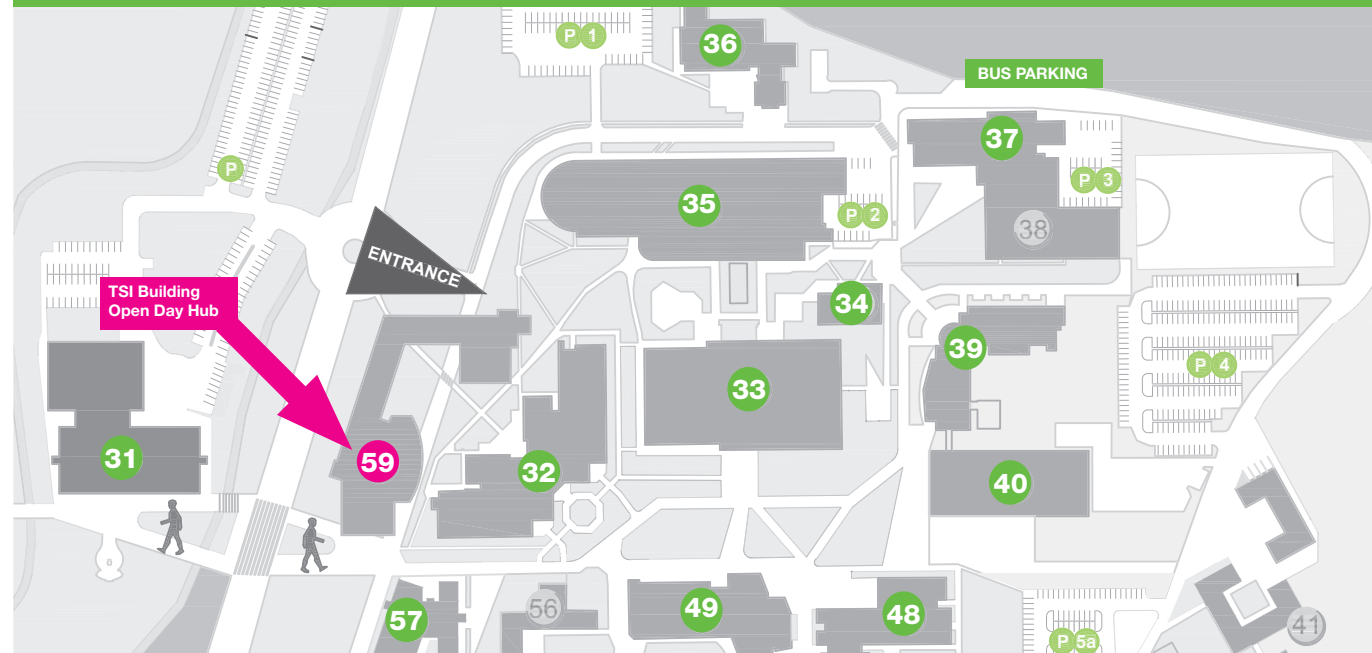

### WiFi

Log into our free guest WiFi.

Bookshop and Londis in John Hume Building open during Open Day.

TAKE A VIRTUAL  
ACCOMMODATION  
TOUR HERE

VIEW OUR  
CAMPUS  
MAP

### North Campus

31 John Paul II Library

34 Arts Annex

37 Phoenix Building

48 Iontas Building

59 TSI Building  
(Main Open Day Hub)

32 Science Building

35 Callan Building