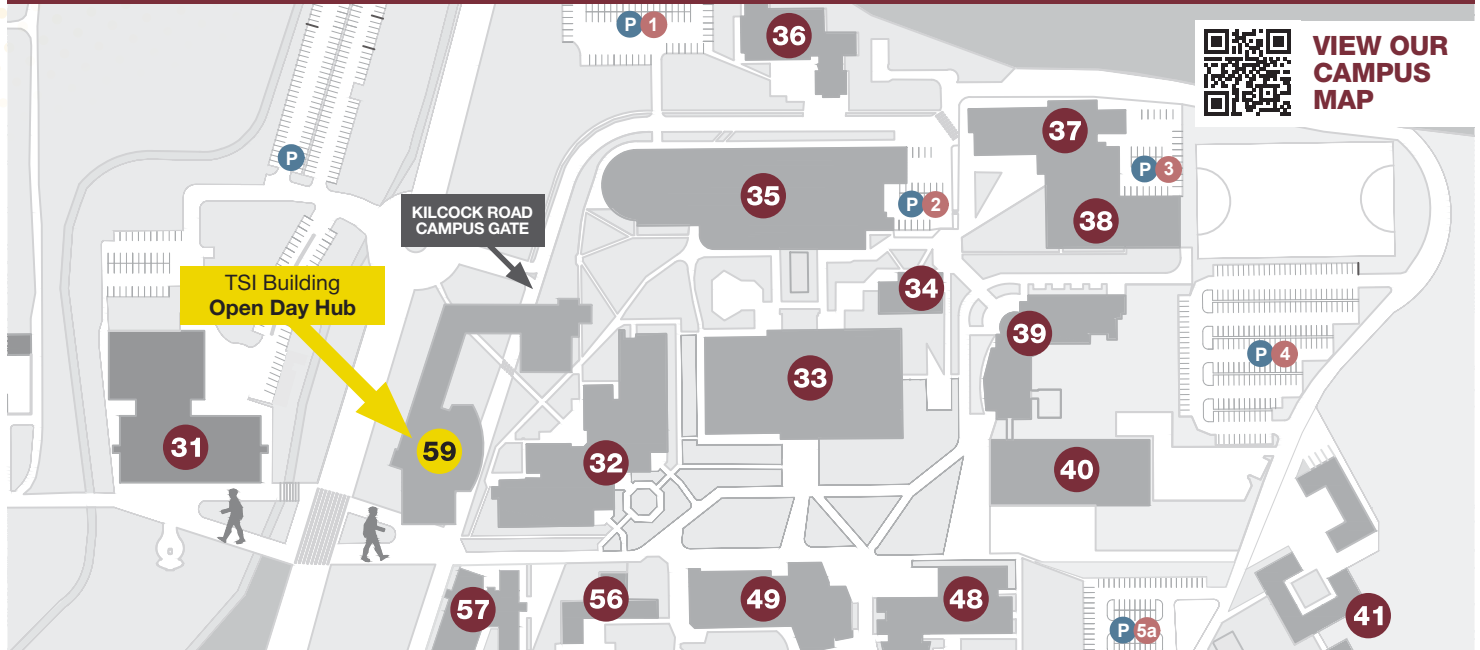

MORE INFORMATION

North Campus Map (this is an extract from the full MU campus map - see www.maynoothuniversity.ie/location)

31	John Paul II Library	34	Arts Annex	37	Phoenix Building	40	Eolas	57	School of Education Building
32	Science Building	35	Callan Building	38	Sports Complex	48	Iontas Building	59	TSI Building (Main Open Day Hub)
33	Arts Building	36	Maynooth Students' Union	39	Bioscience & Engineering Building	49	John Hume Building	P	Car Parking

59 TSI Building Map

 **Subject and Information Stands**
Subject and information stands are located in the TSI Building from 10.15am - 2.00pm.

 **Tours**

- Campus tours depart from outside the main entrance to the TSI Building at 11.00am, 1.00pm and 2.00pm.
- Science Tour (Biology, Chemistry, Physics, Computer Science) 10.55am & 1.50pm directly from TSI 2.
- Nursing Tour: 10.55am directly from TSI 0.30.
- Music Technology Tour: 10.55am directly from TSI 1.25.
- Product Design Studio Tour: 12.05pm directly from TSI 0.39.

 **Restaurant and Café Options***

- 53.3 Degrees Café (in TSI Building) 9am-2pm
- Starbucks (in Library) 11am-2pm

*Options and times may change

 **Parking**
Parking on the Maynooth University campus is free in all designated parking locations during the Open Day.