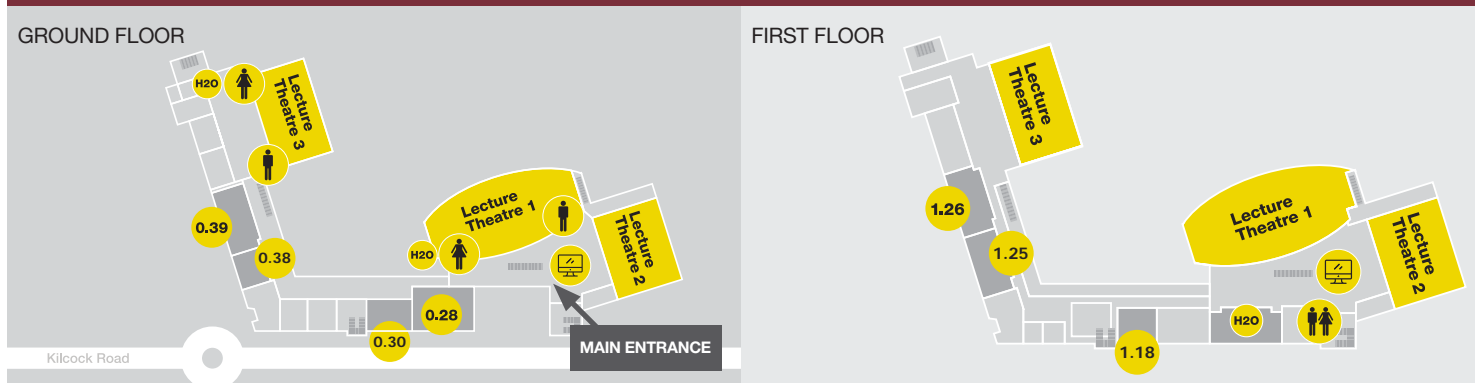

59 TSI Building Map

 **Subject and Information Stands**
Subject and information stands are located in the TSI Building from 10.15am - 2.00pm.

 **Tours**

- Campus tours depart from outside the main entrance to the TSI Building at 11.00am, 1.00pm and 2.00pm.
- Science Tour (Biology, Chemistry, Physics, Computer Science) 10.55am & 1.50pm directly from TSI 2.
- Nursing Tour: 10.55am directly from TSI 0.30.
- Music Technology Tour: 10.55am directly from TSI 1.25.
- Product Design Studio Tour: 12.05pm directly from TSI 0.39.

 **Restaurant and Café Options***

- 53.3 Degrees Café (in TSI Building) 9am-2pm
- Starbucks (in Library) 11am-2pm

*Options and times may change

 **Parking**
Parking on the Maynooth University campus is free in all designated parking locations during the Open Day.